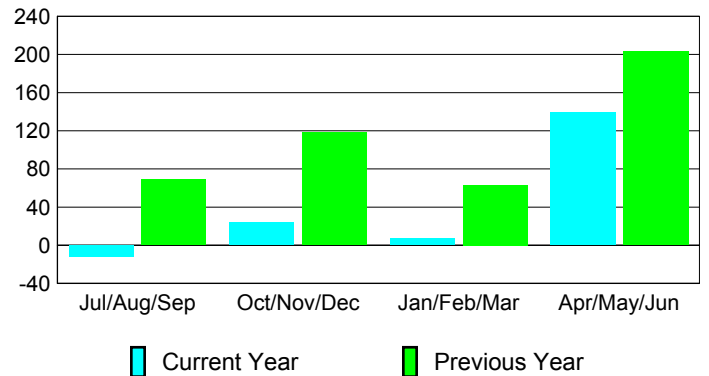

Membership Results
2009-2010

Membership
2008-2009

Month	Net Memb Goal	Actual New Memb	Actual Dropped Memb	Gain/Loss of Memb	Gain/Loss of Memb
Jul/Aug/Sep	75	52	-64	-12	69
Oct/Nov/Dec	95	102	-78	24	118
Jan/Feb/Mar	75	49	-42	7	63
Apr/May/June	-5	223	-84	139	203
Totals	240	426	-268	158	453

Membership Results 2009-2010

Goal, New, Dropped, Gain/Loss

Comparison of Membership Gain/Loss

Current Year Compared to the Previous Year

Gender Comparison 2009-2010