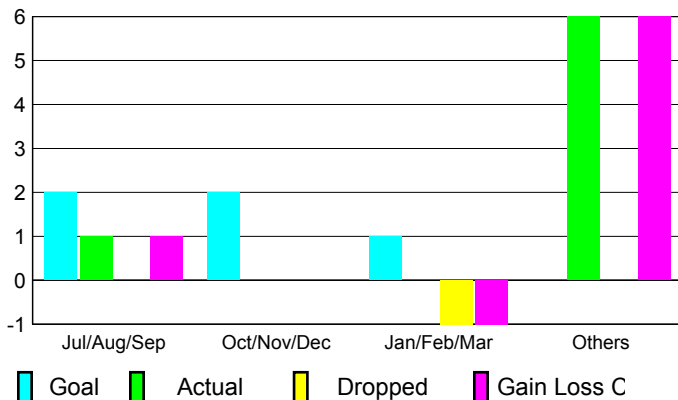

2009-2010 GMT Quarterly Report for District (or Undistricted) **District 322 A**

GMT: SANGEETA JATIA

Location: INDIA

GMT CA: 6

CLUBS

Club Results
2009-2010

Clubs
2008-2009

Month	New Club Goal	Actual New Clubs	Actual Dropped Clubs	Gain/Loss of Clubs	Gain/Loss of Clubs
Jul/Aug/Sep	2	1	0	1	0
Oct/Nov/Dec	2	0	0	0	4
Jan/Feb/Mar	1	0	-1	-1	0
Apr/May/June	0	6	0	6	5
Totals	5	7	-1	6	9

Club Results 2009-2010

Goal, New, Dropped, Gain/Loss

Comparison of Club Gain/Loss

Current Year Compared to the Previous Year

YTD Status Quo Clubs 2009-2010

Status Quo Clubs Compared to Status Quo Members

MEMBERSHIP