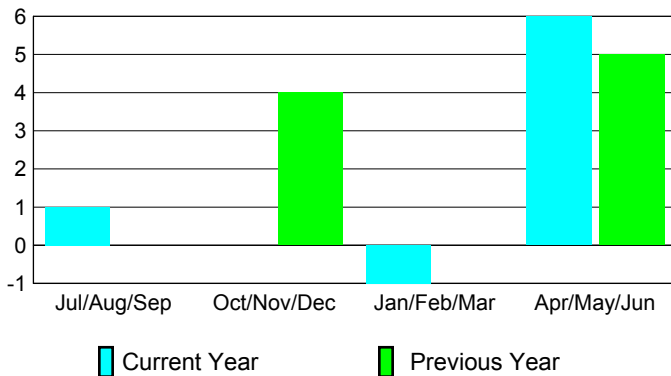

2009-2010 GMT Quarterly Report for District (or Undistricted) **District 322 A**

GMT: SANGEETA JATIA

Location: INDIA

GMT CA: 6

CLUBS

Club Results
2009-2010

Clubs
2008-2009

Month	New Club Goal	Actual New Clubs	Actual Dropped Clubs	Gain/Loss of Clubs	Gain/Loss of Clubs
Jul/Aug/Sep	2	1	0	1	0
Oct/Nov/Dec	2	0	0	0	4
Jan/Feb/Mar	1	0	-1	-1	0
Apr/May/June	0	6	0	6	5
Totals	5	7	-1	6	9

Club Results 2009-2010

Goal, New, Dropped, Gain/Loss

Comparison of Club Gain/Loss

Current Year Compared to the Previous Year

YTD Status Quo Clubs 2009-2010

Status Quo Clubs Compared to Status Quo Members

MEMBERSHIP