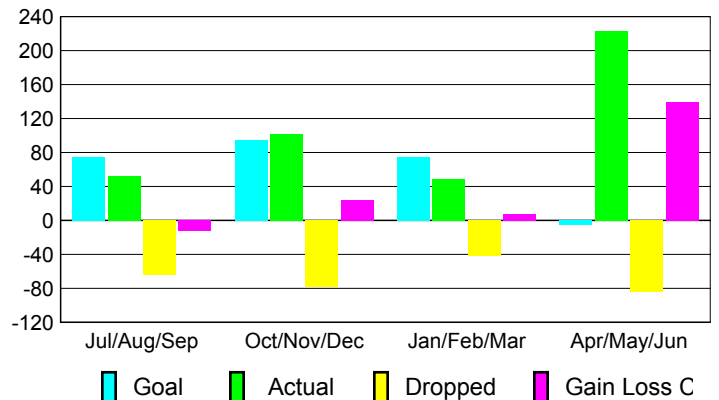

Membership Results 2009-2010

Goal, New, Dropped, Gain/Loss