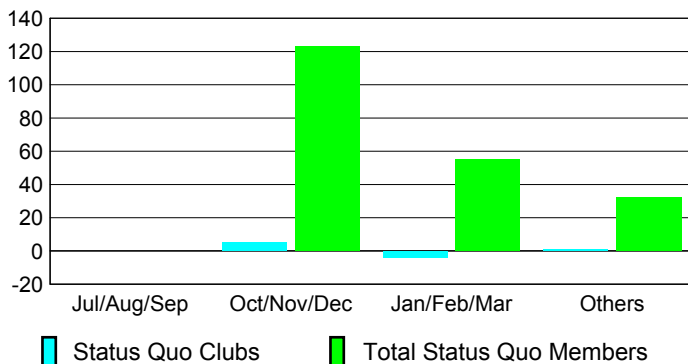

Club Results 2009-2010

Goal, New, Dropped, Gain/Loss

Comparison of Club Gain/Loss

Current Year Compared to the Previous Year

YTD Status Quo Clubs 2009-2010

Status Quo Clubs Compared to Status Quo Members

MEMBERSHIP

Membership Results
2009-2010

Membership
2008-2009

Month	Net Memb Goal	Actual New Memb	Actual Dropped Memb	Gain/Loss of Memb	Gain/Loss of Memb
Jul/Aug/Sep	75	52	-64	-12	69
Oct/Nov/Dec	95	102	-78	24	118
Jan/Feb/Mar	75	49	-42	7	63
Apr/May/June	-5	223	-84	139	203
Totals	240	426	-268	158	453